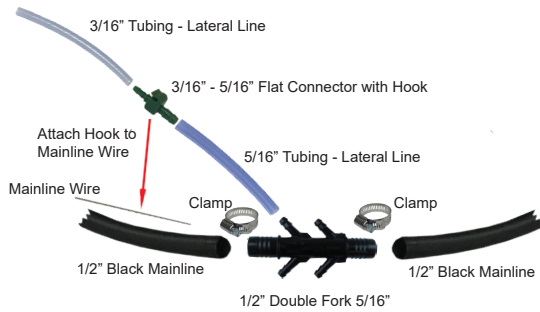

UPC: 855220006710 RSB-blackmainline
 Price: \$68.95 each (*Shipping Prepaid)
 MSRP: \$114.92 each
 Min Order Qty: 1 roll

Installing Main Line Wire

Installing Main Line

Scan the QR Code here for our easy to follow "How To" Video

This 150' Roll of 1/2" Black Mainline Tubing is used in your woods as a vessel to transport sap from many maple trees to one collecting location to cut down on gathering time.

Step 1 - Cut the black mainline so you can insert the 1/2" Double Fork & Clamps.
 Step 2 - Insert the 5/16" Tubing into one of the 5/16" fittings on the double fork and connect the connector to the main line wire.
 You can simply use all 5/16" lateral line tubing...you can have 4 lateral lines running into the mainline at this point...or use can use a rubber plug to cap off the ones you are not using...5/16" Rubber Plug #6603509905
 You can also step down...simply insert a 3/16" to 5/16" connector if you are using 3/16" lateral line tubing.